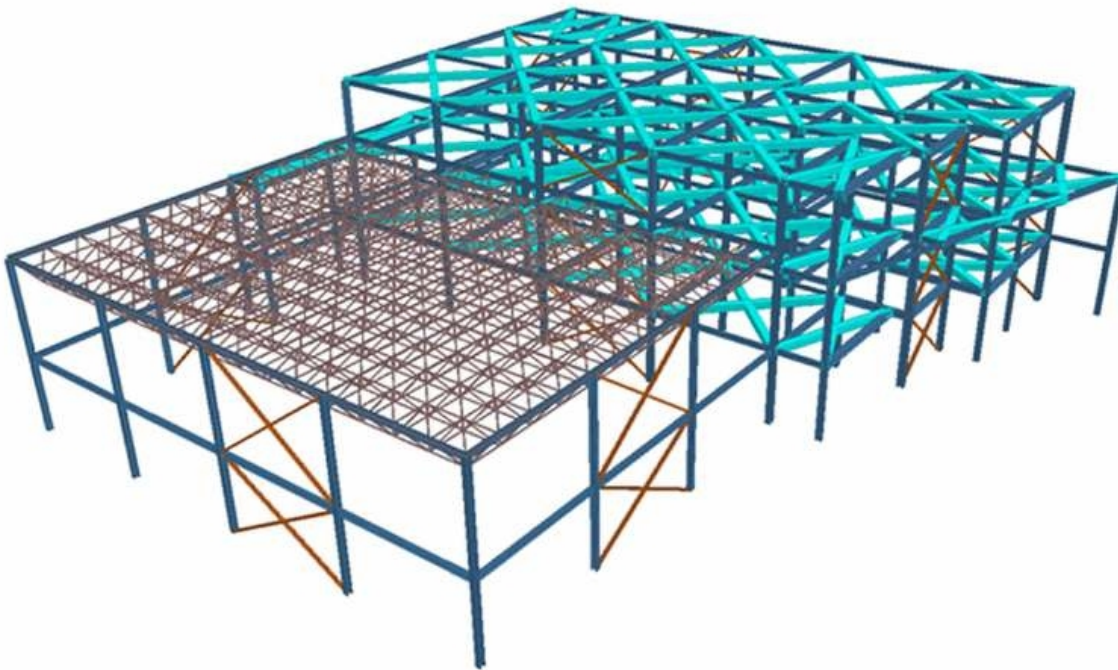

Détails

DATE

24/04/2026

Pg

7/9

Spare parts store interior

Offices and spare parts-Analysis model

DESIGN & APPLICATION ENGINEERS S.A.
ILEKTRAS 2 & KIMIS AVENUE, 15122 MAROUSSI
TEL +30 (210)6412233, 2810122 FAX +30 (210)6454825
e-mail: civeng@mhxme.gr web: www.mhxme.com