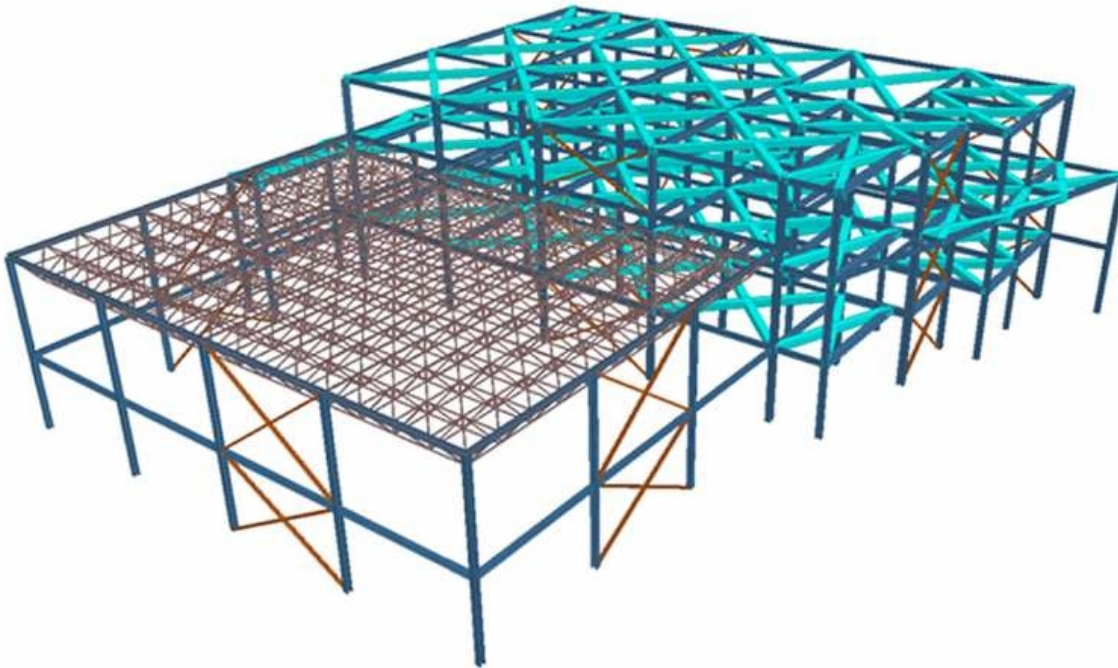

Einzelheiten

DATUM

24/04/2026

Pg

8/9

Offices and spare parts-Analysis model

DESIGN & APPLICATION ENGINEERS S.A.
ILEKTRAS 2 & KIMIS AVENUE, 15122 MAROUSSI
TEL +30 (210)6412233, 2810122 FAX +30 (210)6454825
e-mail: civeng@mhxme.gr web: www.mhxme.com