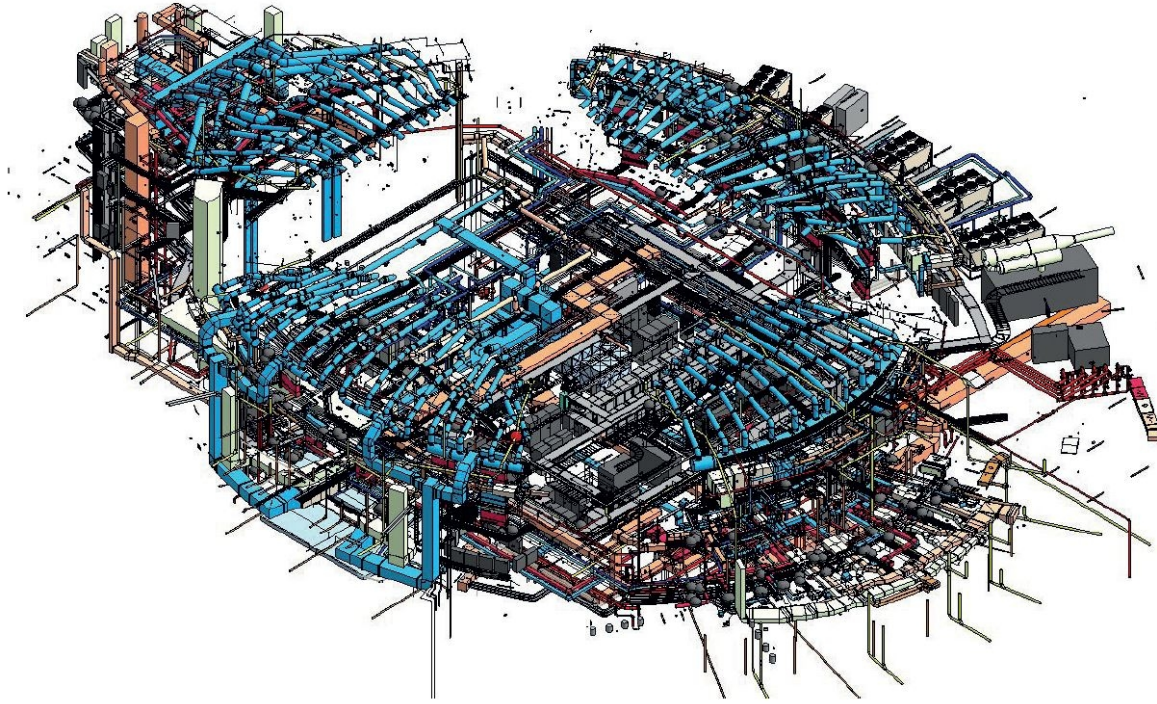

Details

DATE

04/26/2026

PAGE

3/5

Skorpios MSF

DESIGN & APPLICATION ENGINEERS S.A.
ILEKTRAS 2 & KIMIS AVENUE, 15122 MAROUSSI
TEL +30 (210)6412233, 2810122 FAX +30 (210)6454825
e-mail: civeng@mhxme.gr web: www.mhxme.com