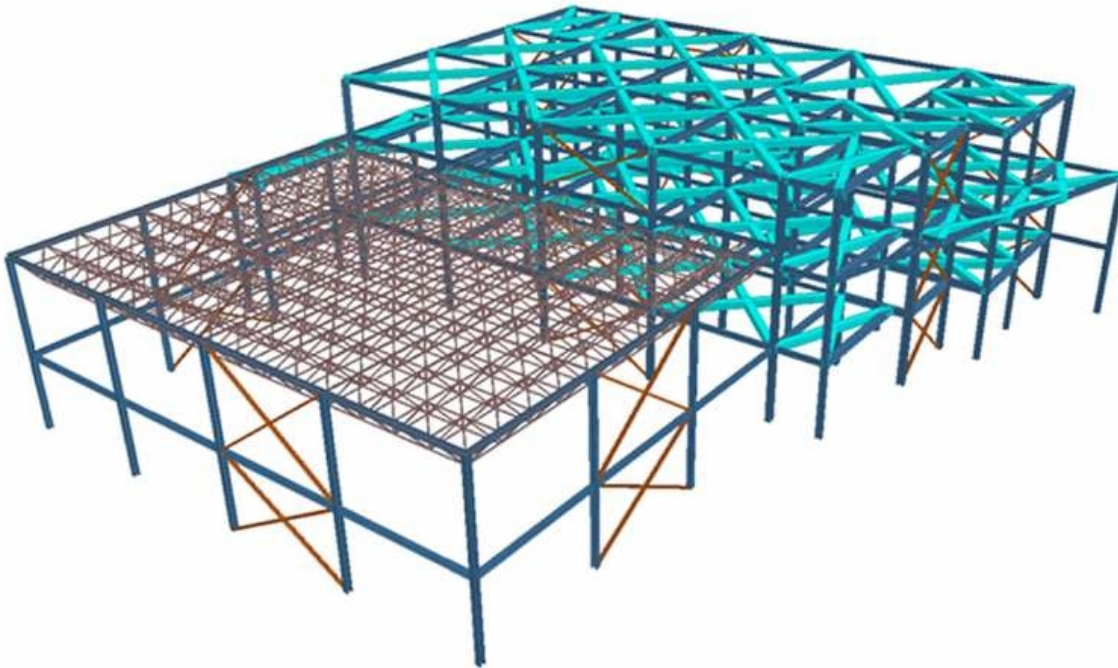

Details

DATE

04/26/2026

PAGE

7/9

Spare parts store interior

Offices and spare parts-Analysis model

DESIGN & APPLICATION ENGINEERS S.A.
ILEKTRAS 2 & KIMIS AVENUE, 15122 MAROUSSI
TEL +30 (210)6412233, 2810122 FAX +30 (210)6454825
e-mail: civeng@mhxme.gr web: www.mhxme.com