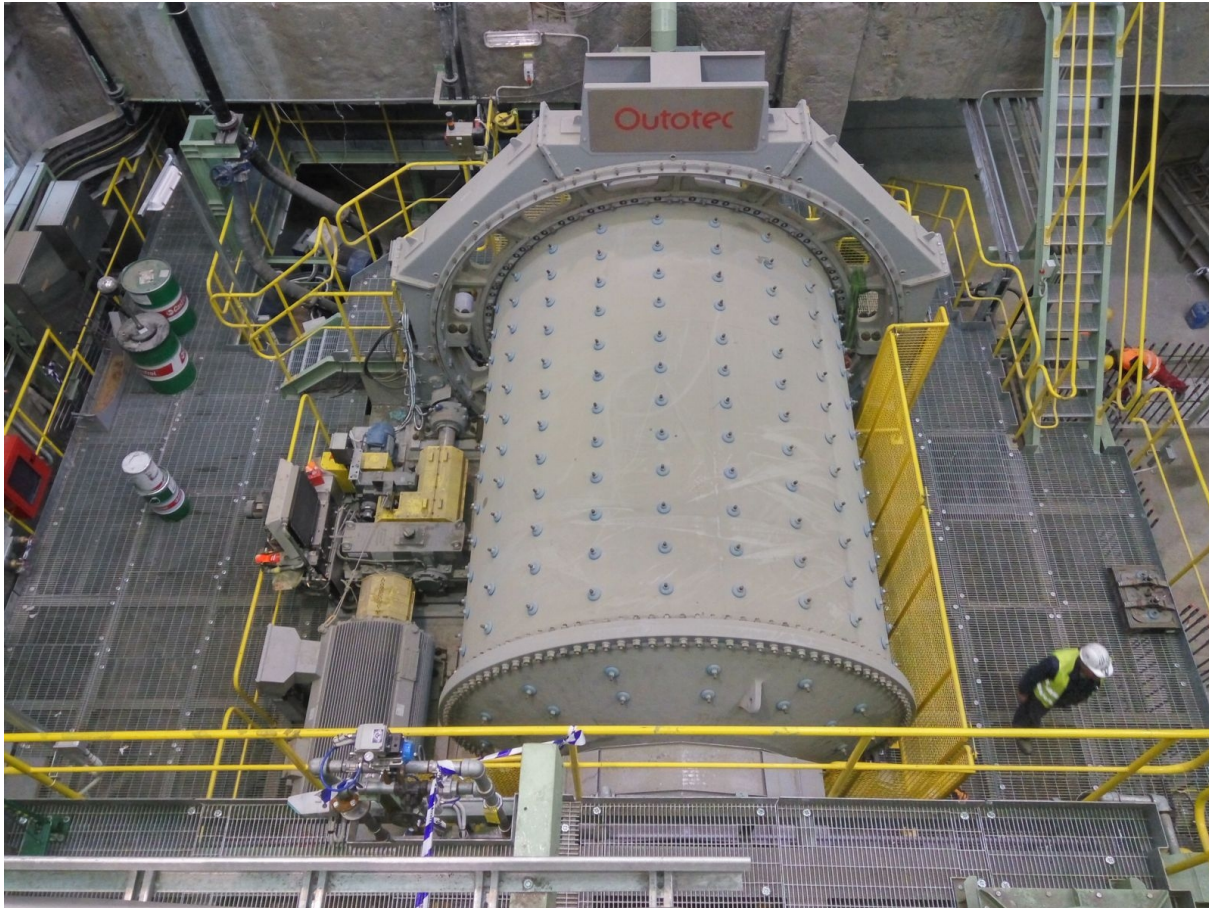

ΜΗΧΑΝΙΚΟΙ ΜΕΛΕΤΩΝ & ΕΦΑΡΜΟΓΩΝ Α.Ε.
ΗΛΕΚΤΡΑΣ 2 & Λ.ΚΥΜΗΣ ΜΑΡΟΥΣΙ 15122
ΤΗΛ.+30 (210)6412233, 2810122 FAX +30 (210)6454825
e-mail: civeng@mhxme.gr web: www.mhxme.com

Λεπτομέρειες Έργου

ΗΜ/ΝΙΑ

03/07/2026

ΣΕΛΙΔΑ

4/11